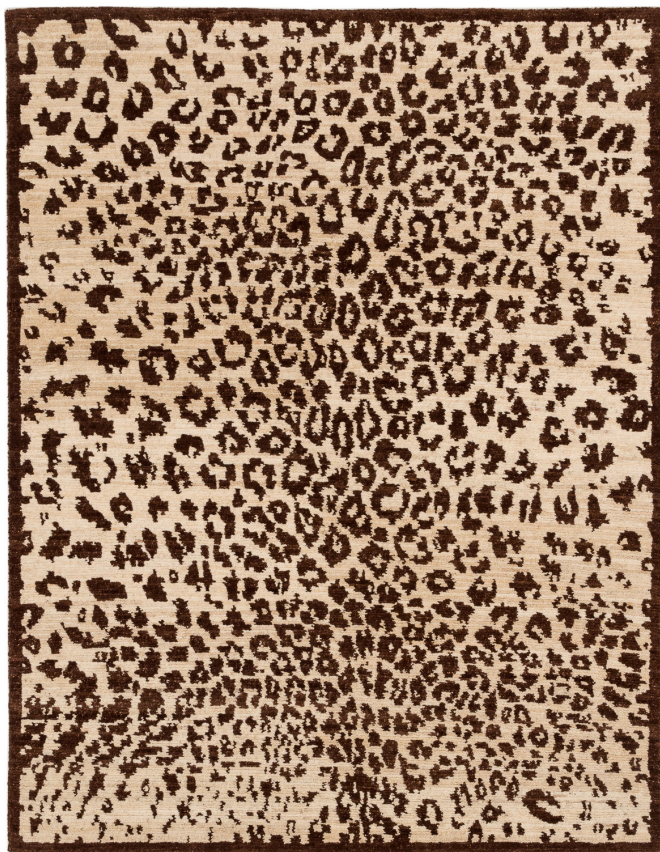

## LEOPARD WITH BORDER

---

*Shiva Puri, 100% wool*

*Shown in 4'9" x 6'*